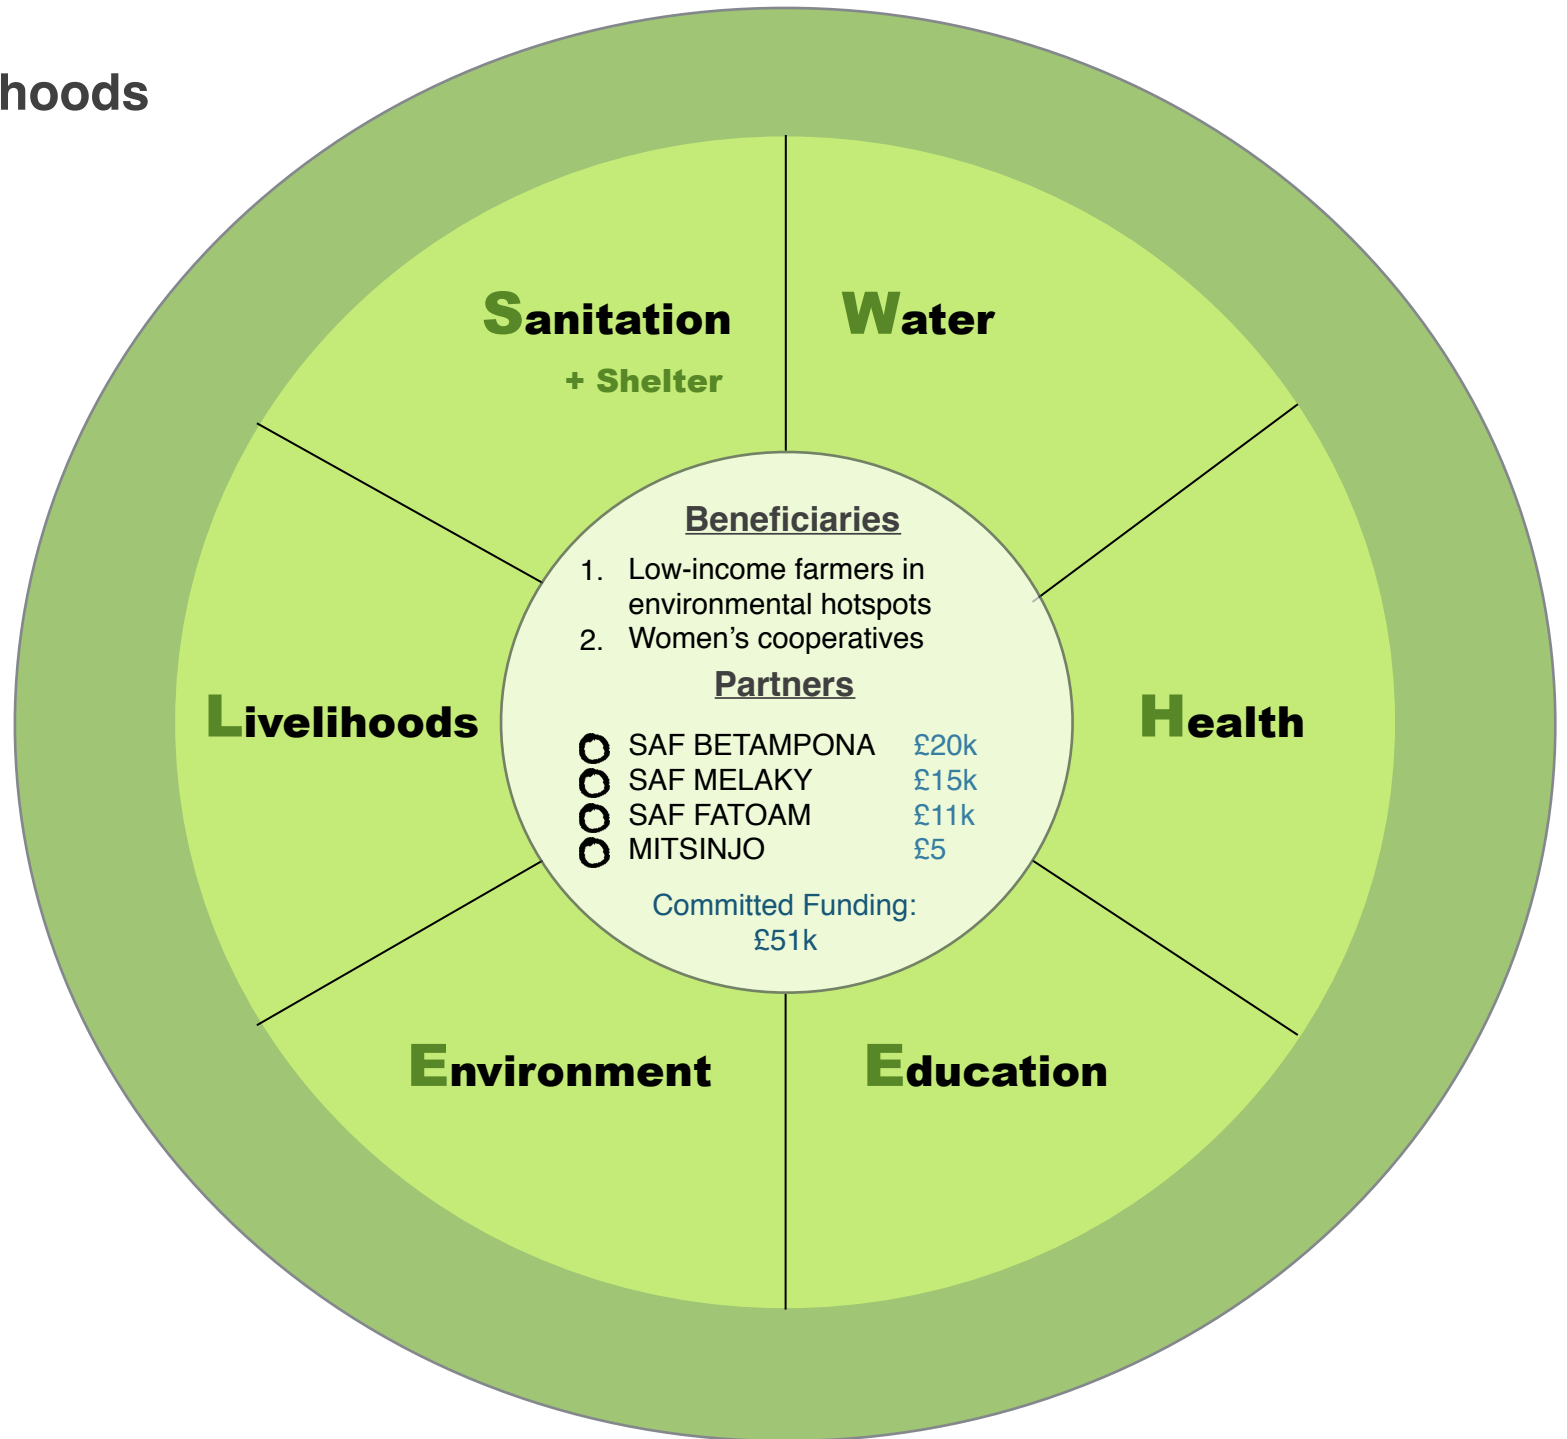

Disaster Preparedness + Emergency Relief Programme

Forests and Livelihoods Programmes

Education for Life Programme

Protecting & Enabling Vulnerable Children (Urban) Programme

Capacity Building Programme - Strengthening Our Partners
•spokes

*Suggest we use some of Sedgwick Trust funds for this. at least £5k)