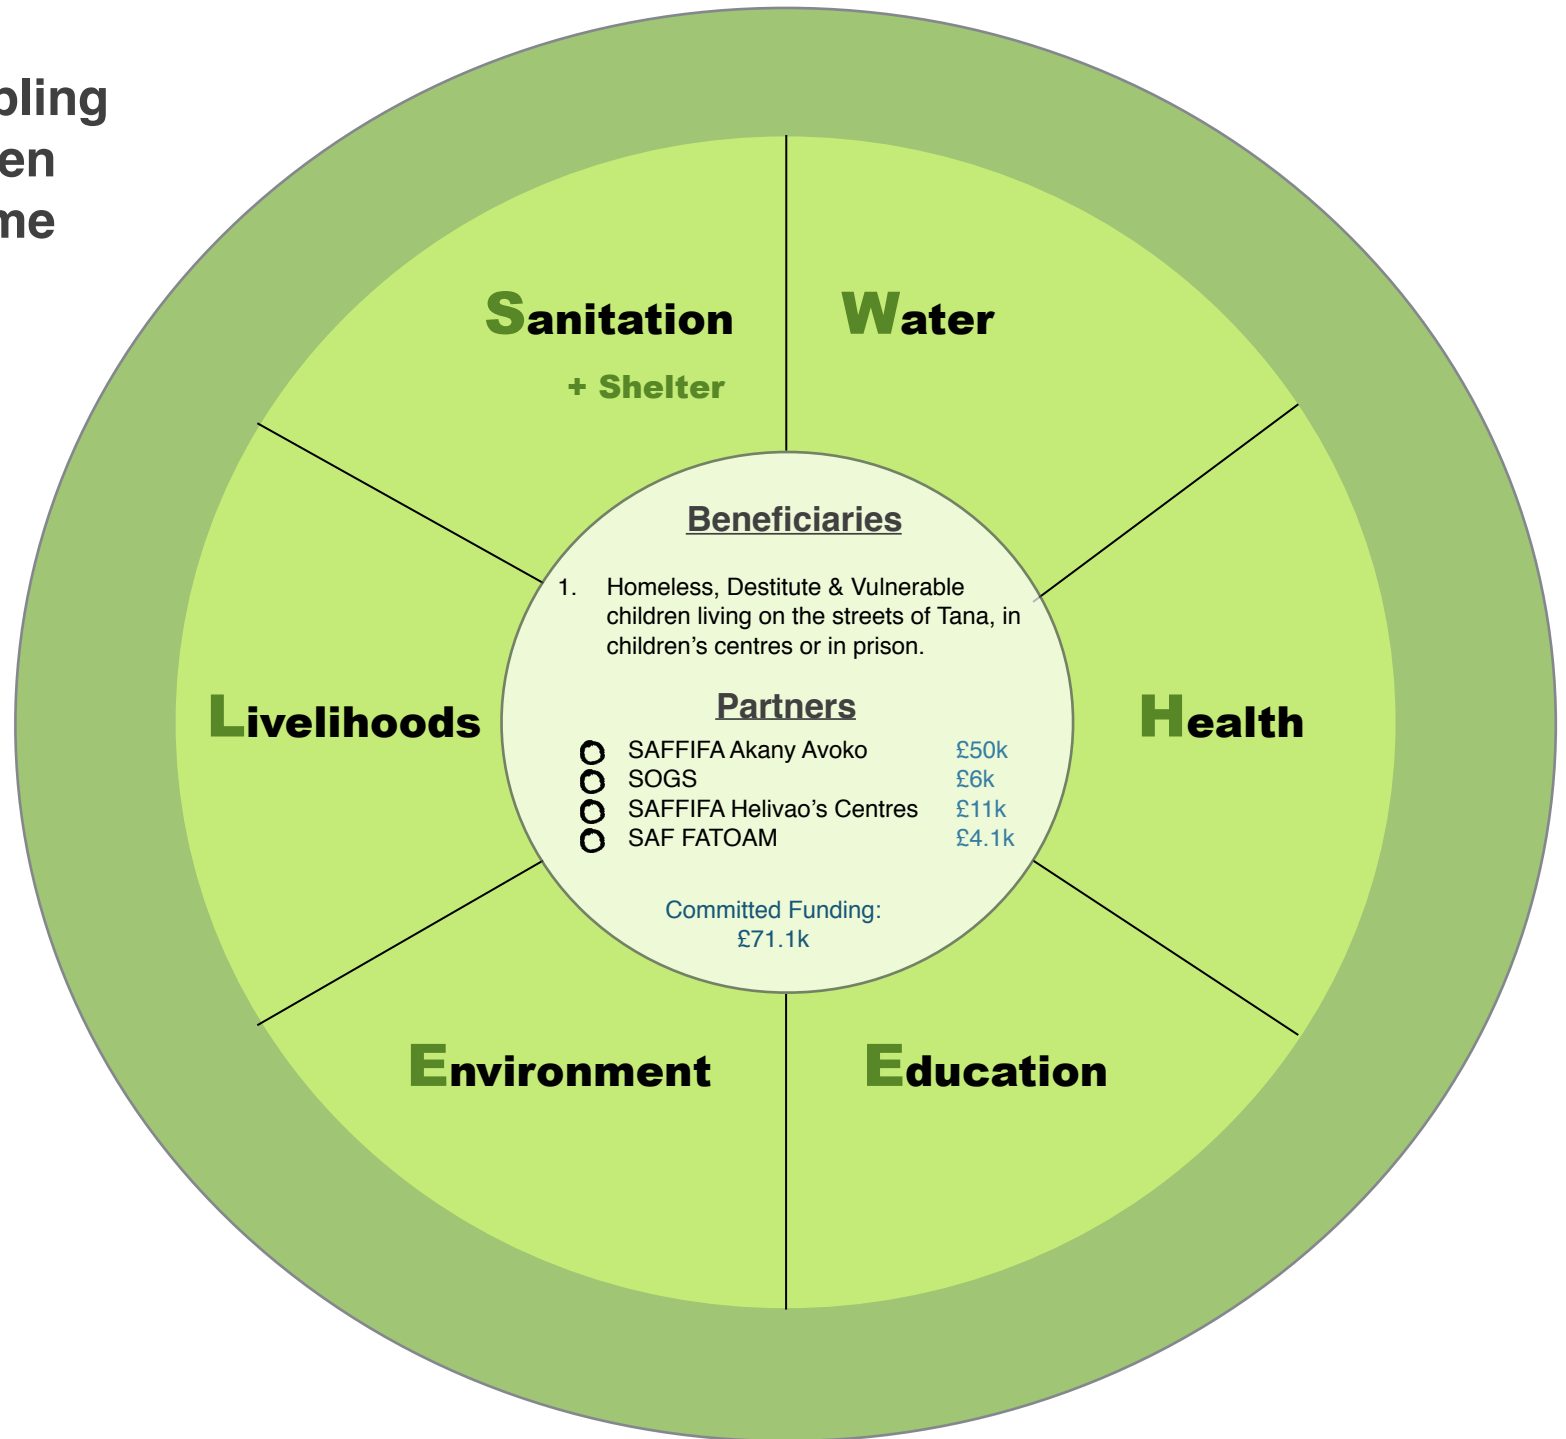

Disaster Preparedness + Emergency Relief Programme

Forests and Livelihoods Programmes

Education for Life Programme

Protecting & Enabling Vulnerable Children (Urban) Programme

Capacity Building Programme - Strengthening Our Partners
•spokes

*Suggest we use some of Sedgwick Trust funds for this. at least £5k)